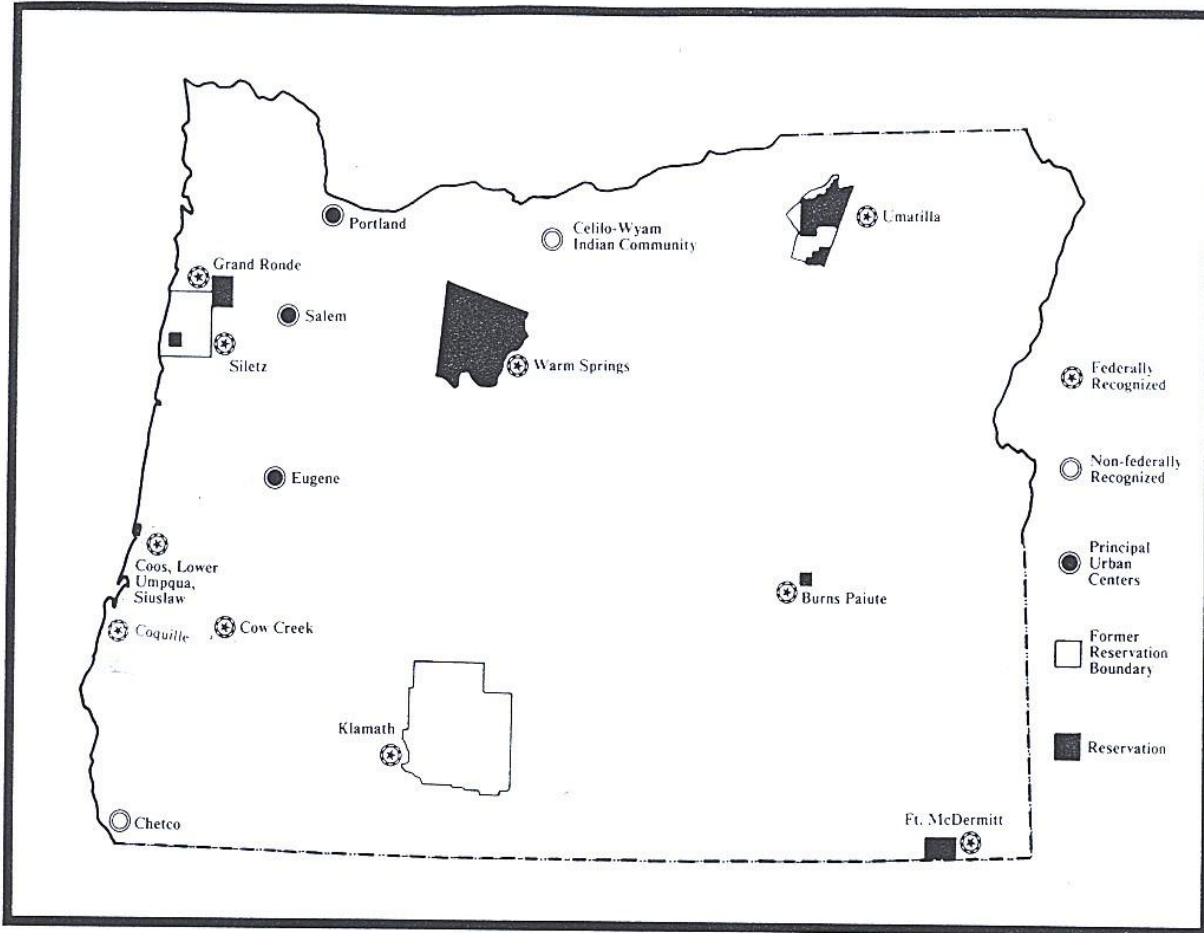

## Oregon Indian Communities

### FEDERALLY RECOGNIZED TRIBES

Tribe	Enrollment	Reservation & Land in Trust Acreage		
		Total	County	Acres
Burns Paiute	349	13,736	Harney	13,736
Confederated Tribes of Grand Ronde	5,111	11,040	Yamhill Polk	10,800 240
Confederated Tribes of Siletz	4,543	4,204	Lincoln	4,204
Confederated Tribes of Umatilla	2,719	172,882	Umatilla Union	171,882 1,000
Confederated Tribes of Warm Springs	4,574	644,000	Clackamas Jefferson Linn Marion Wasco	12,865 236,082 6 4,170 390,877
Coquille Indian Tribe	888	6,827	Coos	6,827
Cow Creek Band of Umpqua Indians	1,471	4,222	Douglas	4,222
Confederated Tribes of Coos, Lower Umpqua & Siuslaw	884	127.4	Coos	127.4
Klamath Tribes	3,669	390	Klamath	390
Ft. McDermitt (mostly in Nevada)	N/A	18,269	Malheur	18,629